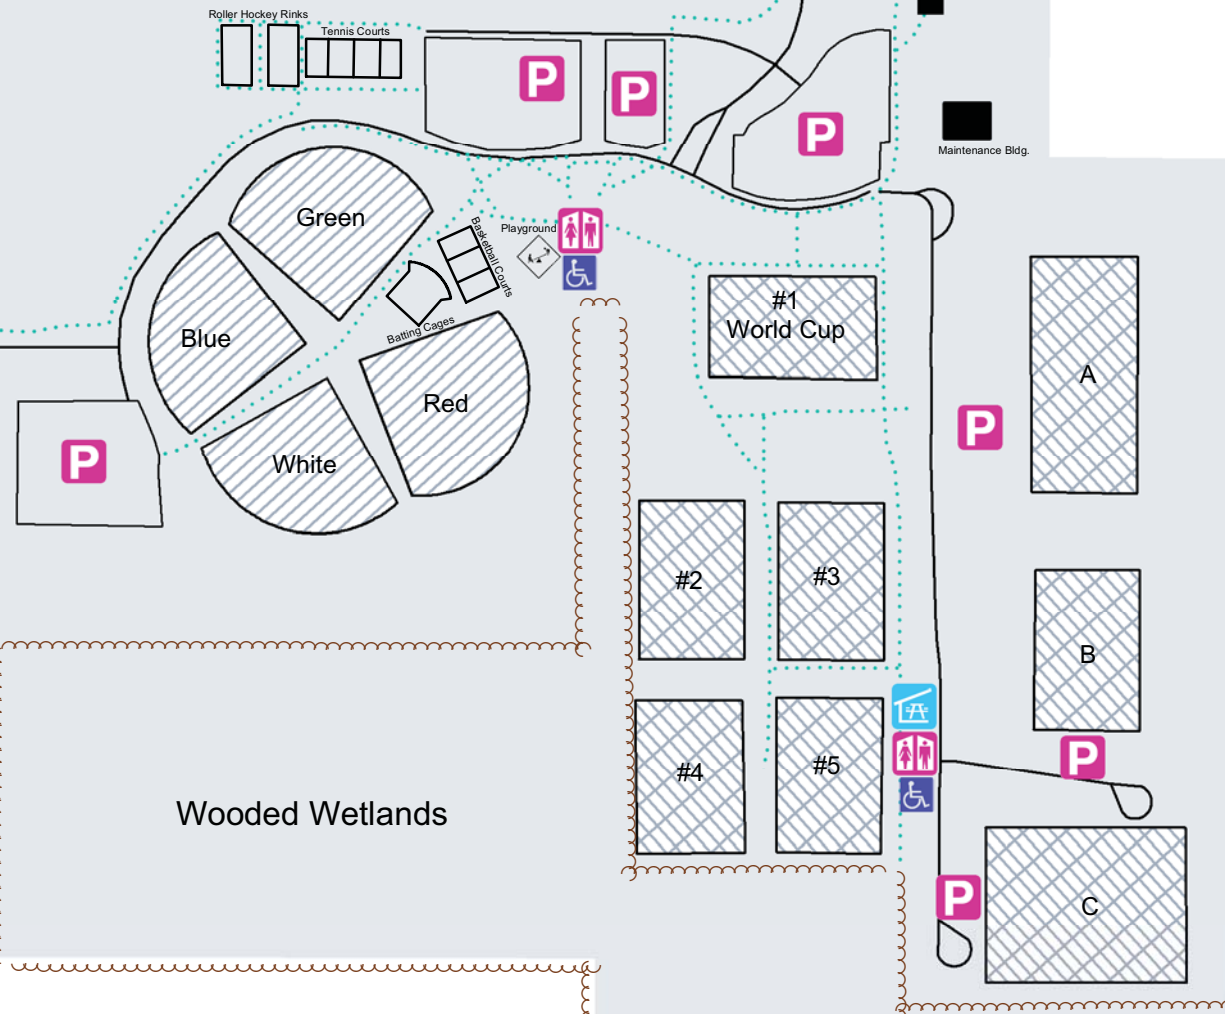

BORDEN PARK

0 views - Public

Created on Aug 21 - Updated < 1 minute ago

By [susanshoemaker](#)

[Rate this map](#) - [Write a comment](#)

[Borden Park](#)

1400 E Hamlin Rd
Rochester Hills, MI 48307-3614

City of Rochester Hills Earl E. Borden Park

HAMLIN

JOHN R.

Legend

-  Ball Diamonds
 -  Handicap Accessible
 -  Maintenance Building
 -  Park Office
 -  Parking
 -  Pathway
 -  Picnic Shelter
 -  Playground
 -  Restrooms
 -  Soccer Fields
 -  Wooded wetlands
- Area's A, B and C contain soccer fields 6 thru 12
(exact location will vary each season)