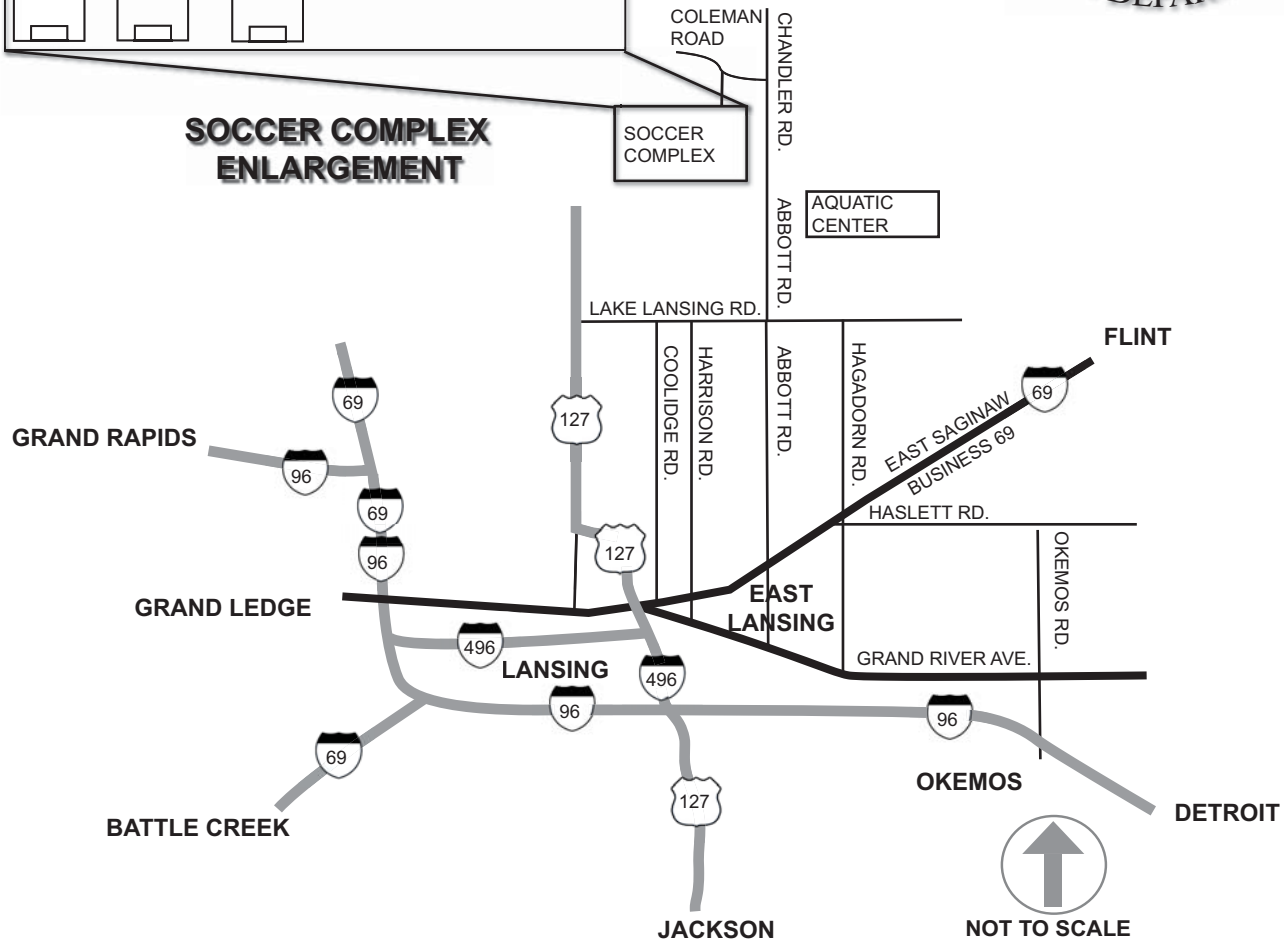

CITY OF EAST LANSING SOCCER COMPLEX

SOCCER COMPLEX ENLARGEMENT

Directions to Soccer Complex - North & South from US-127

- From US-127 take the Lake Lansing Road Exit.
- Go east on Lake Lansing Road for approximately 1.3 miles.
(Cross Coolidge and Harrison Road before coming to Abbott).
- Turn north (left) on Abbott Road and travel approximately $\frac{3}{4}$ of a mile.
- Turn west (left) on Coleman Road, travel .3 miles.
- Soccer Complex entrance is on the left.