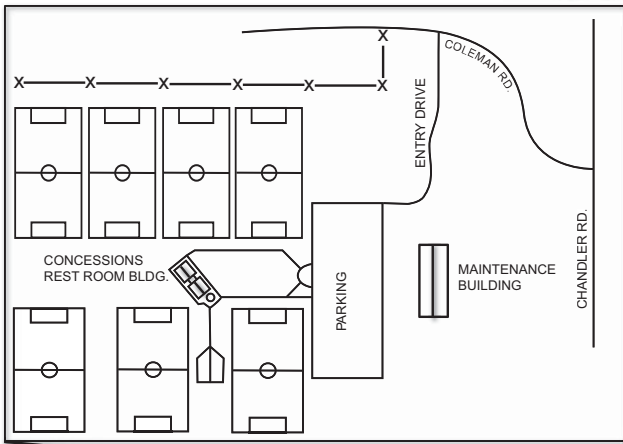

CITY OF EAST LANSING SOCCER COMPLEX

SOCCER COMPLEX ENLARGEMENT

Directions to Soccer Complex - North & South from US-127

- From US-127 take the Lake Lansing Road Exit.
- Go east on Lake Lansing Road for approximately 1.3 miles.
(Cross Coolidge and Harrison Road before coming to Abbott).
- Turn north (left) on Abbott Road and travel approximately $\frac{3}{4}$ of a mile.
- Turn west (left) on Coleman Road, travel .3 miles.
- Soccer Complex entrance is on the left.