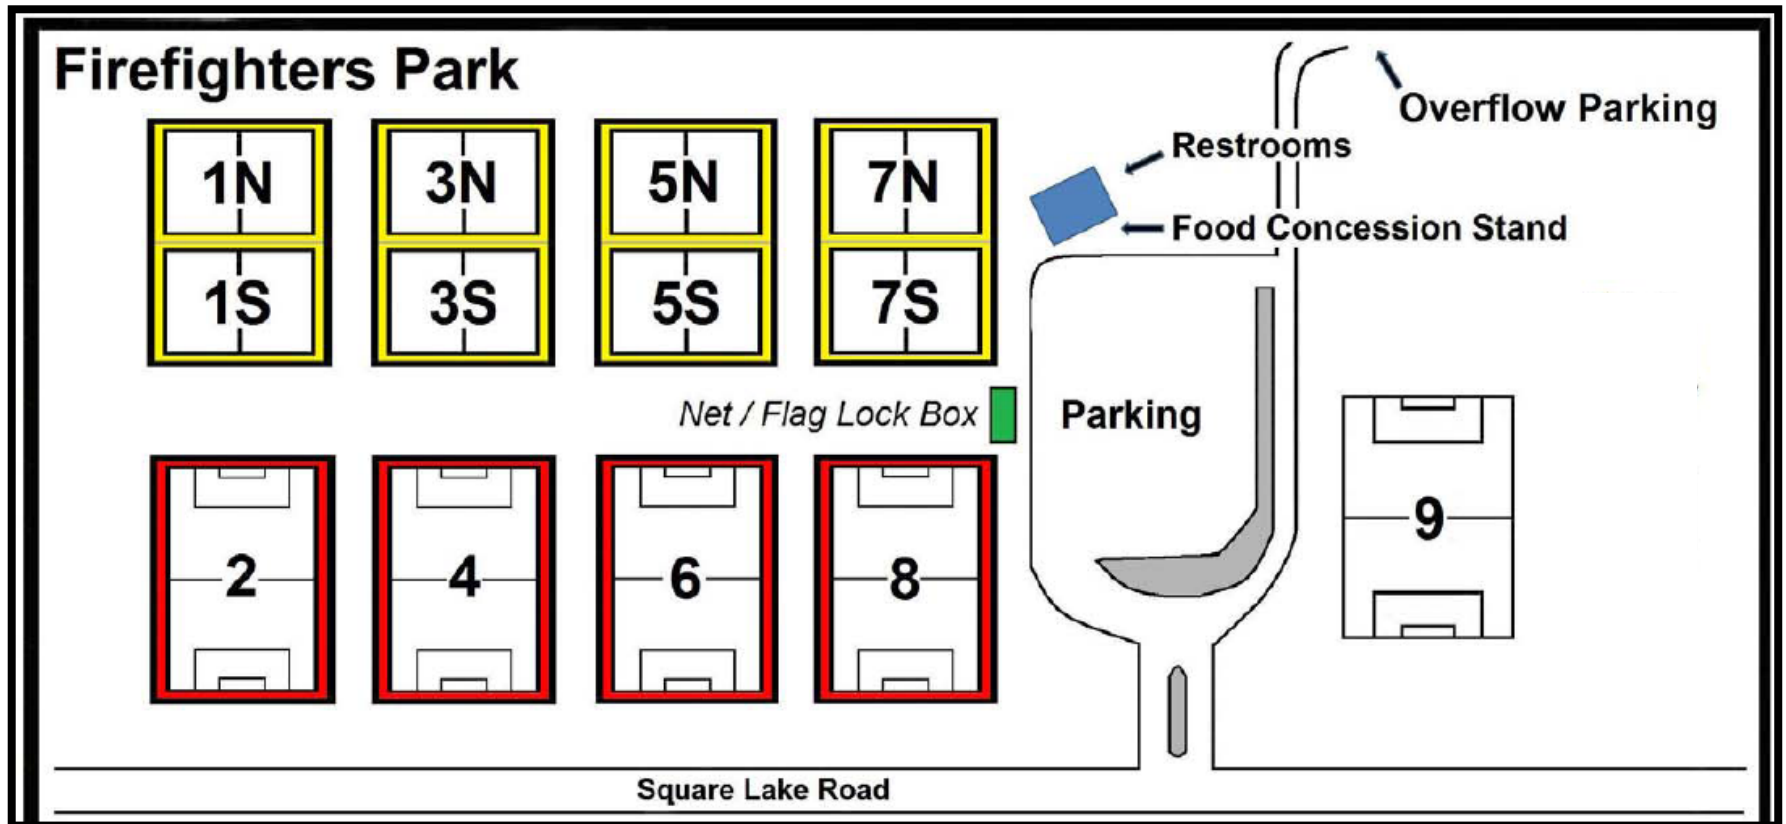

Address **1800 W Square Lake Rd**  
**Troy, MI 48098**

Notes SEE PAGE 2 FOR FIELD MAP

1800 W Square Lake Rd; Troy 48098