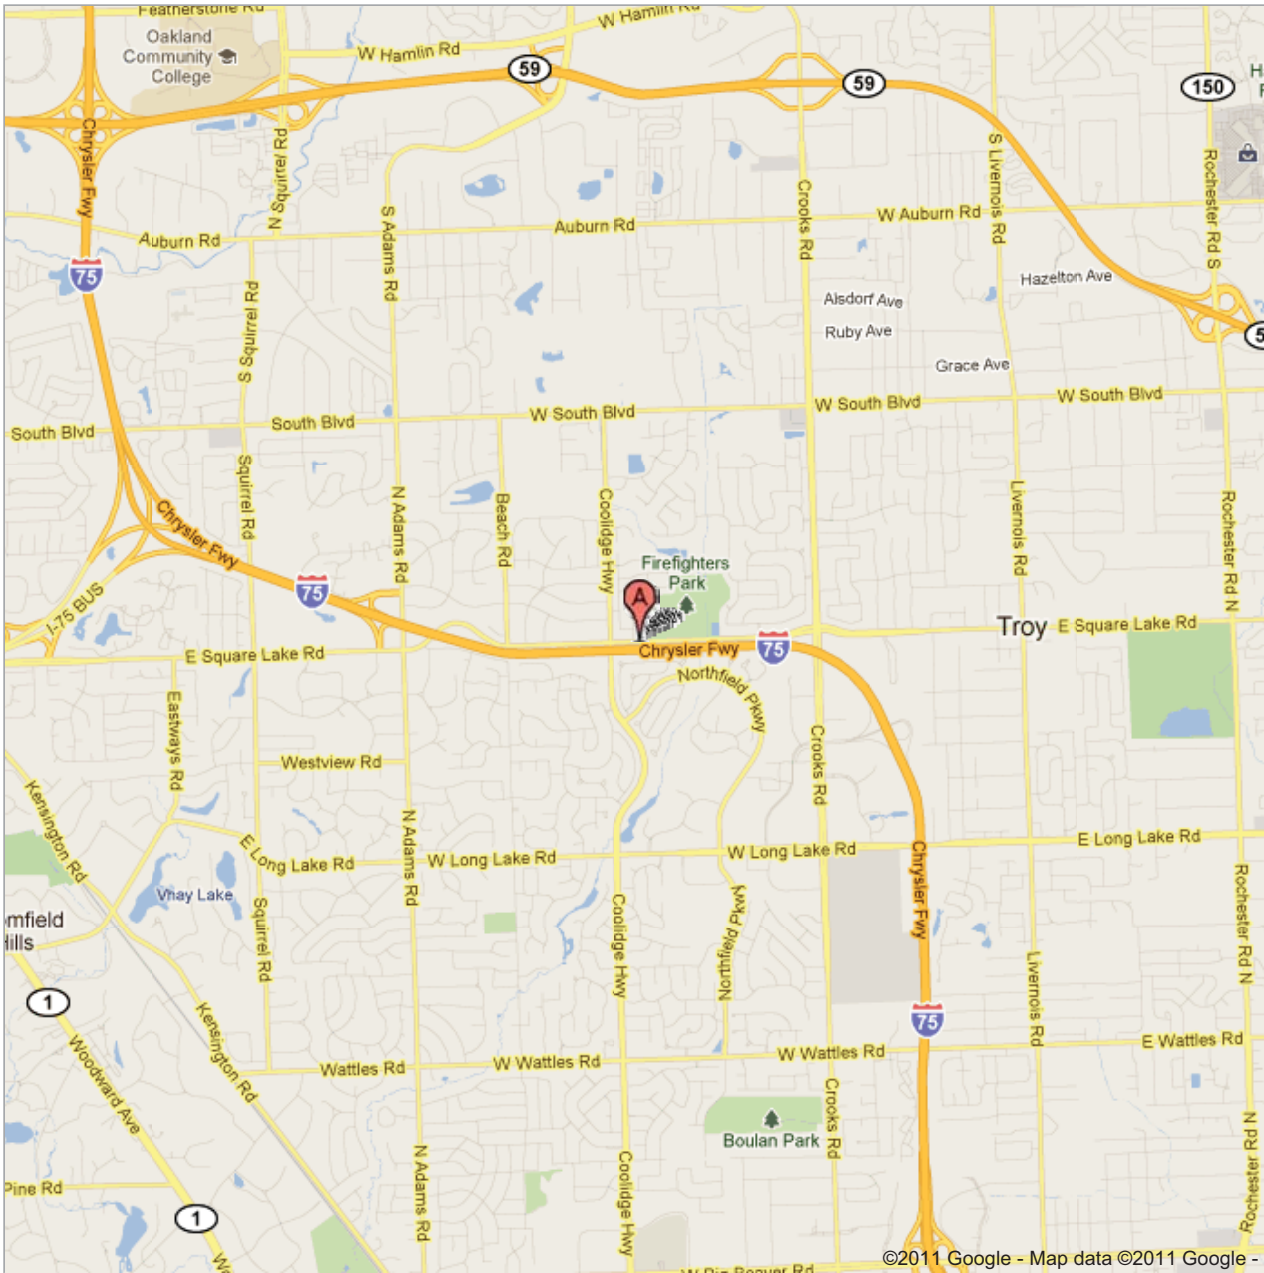

Address **1800 W Square Lake Rd**  
**Troy, MI 48098**

Notes SEE PAGE 2 FOR FIELD MAP

1800 W Square Lake Rd; Troy 48098