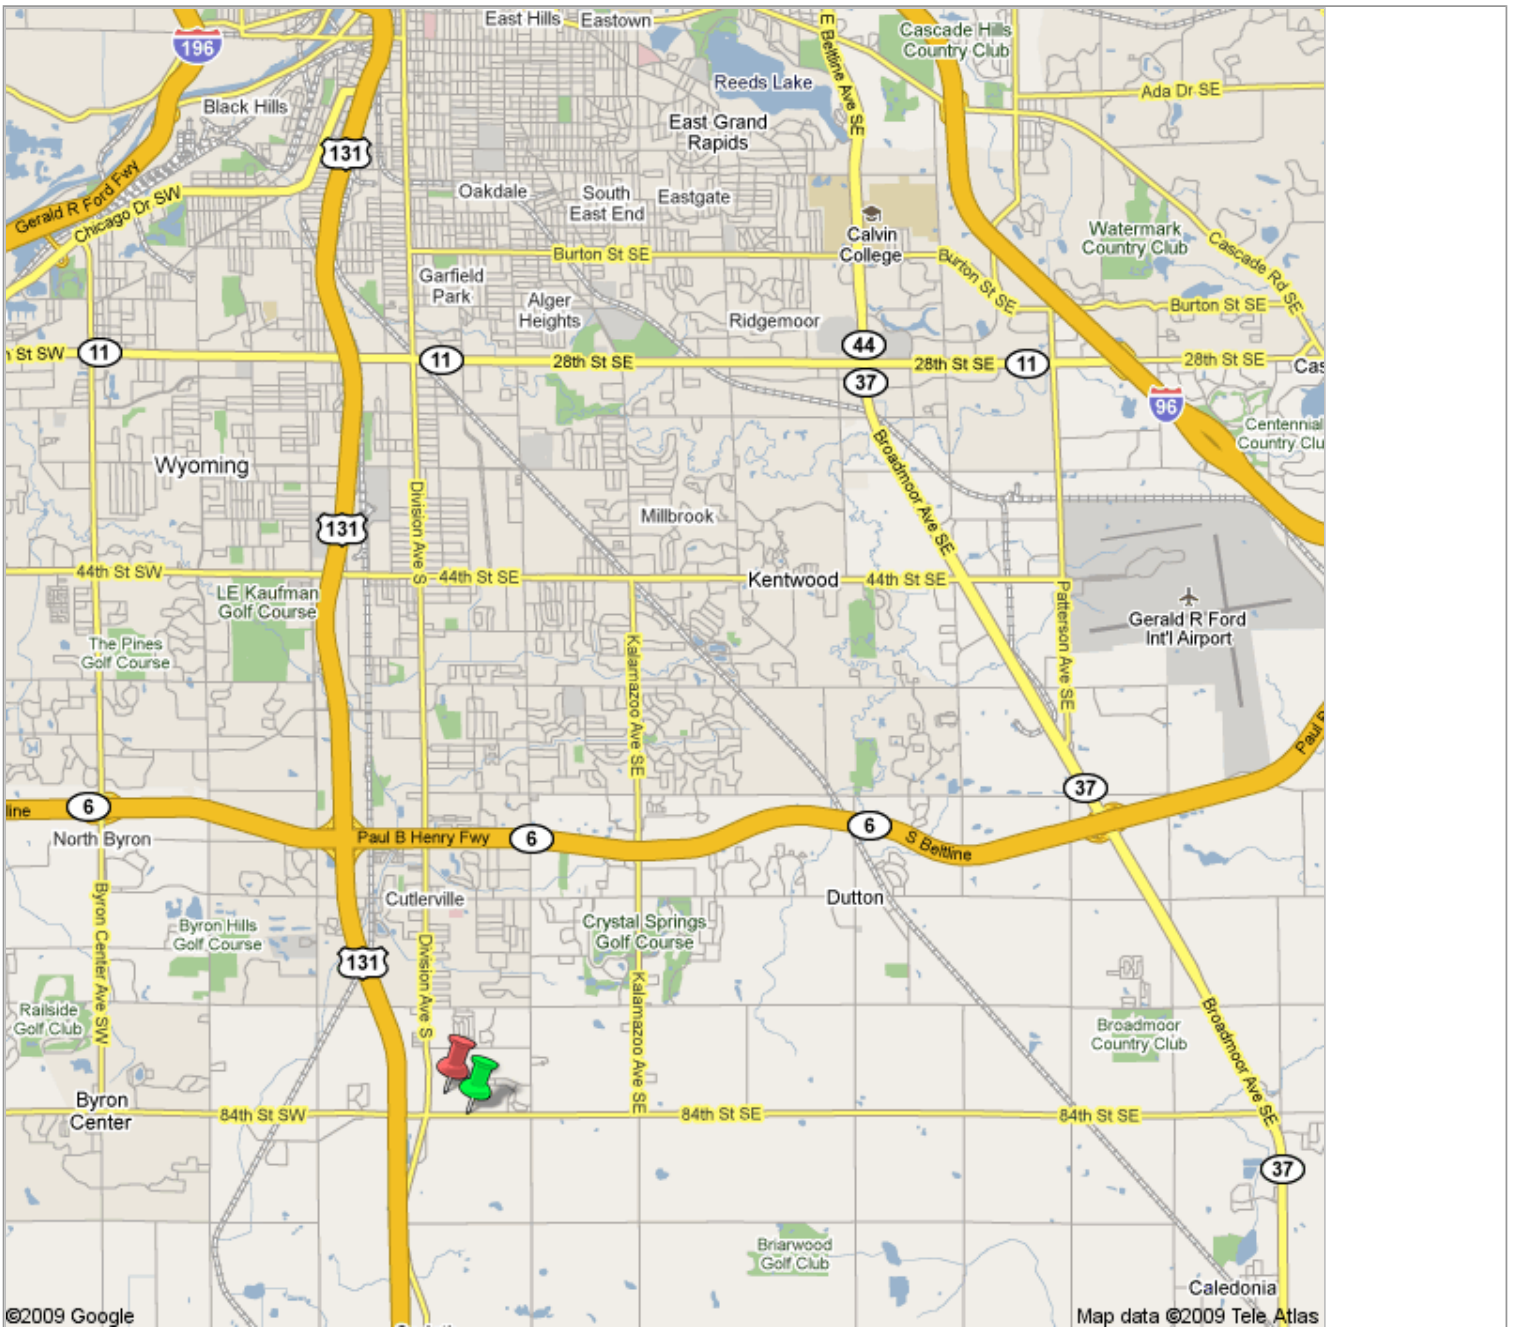

Brewer Park is located south of Grand Rapids,
on 84th St just EAST of the US-131

468 84th St SE; Bryon Center

0 views - Public
Created on Aug 21 - Updated 1 hour ago
By [susanshoemaker](#)
[Rate this map](#) - [Write a comment](#)

 [468 84th St SE](#)
Byron Center, MI 49315

 [Earl W Brewer Park](#)
Byron Center, Michigan 49315