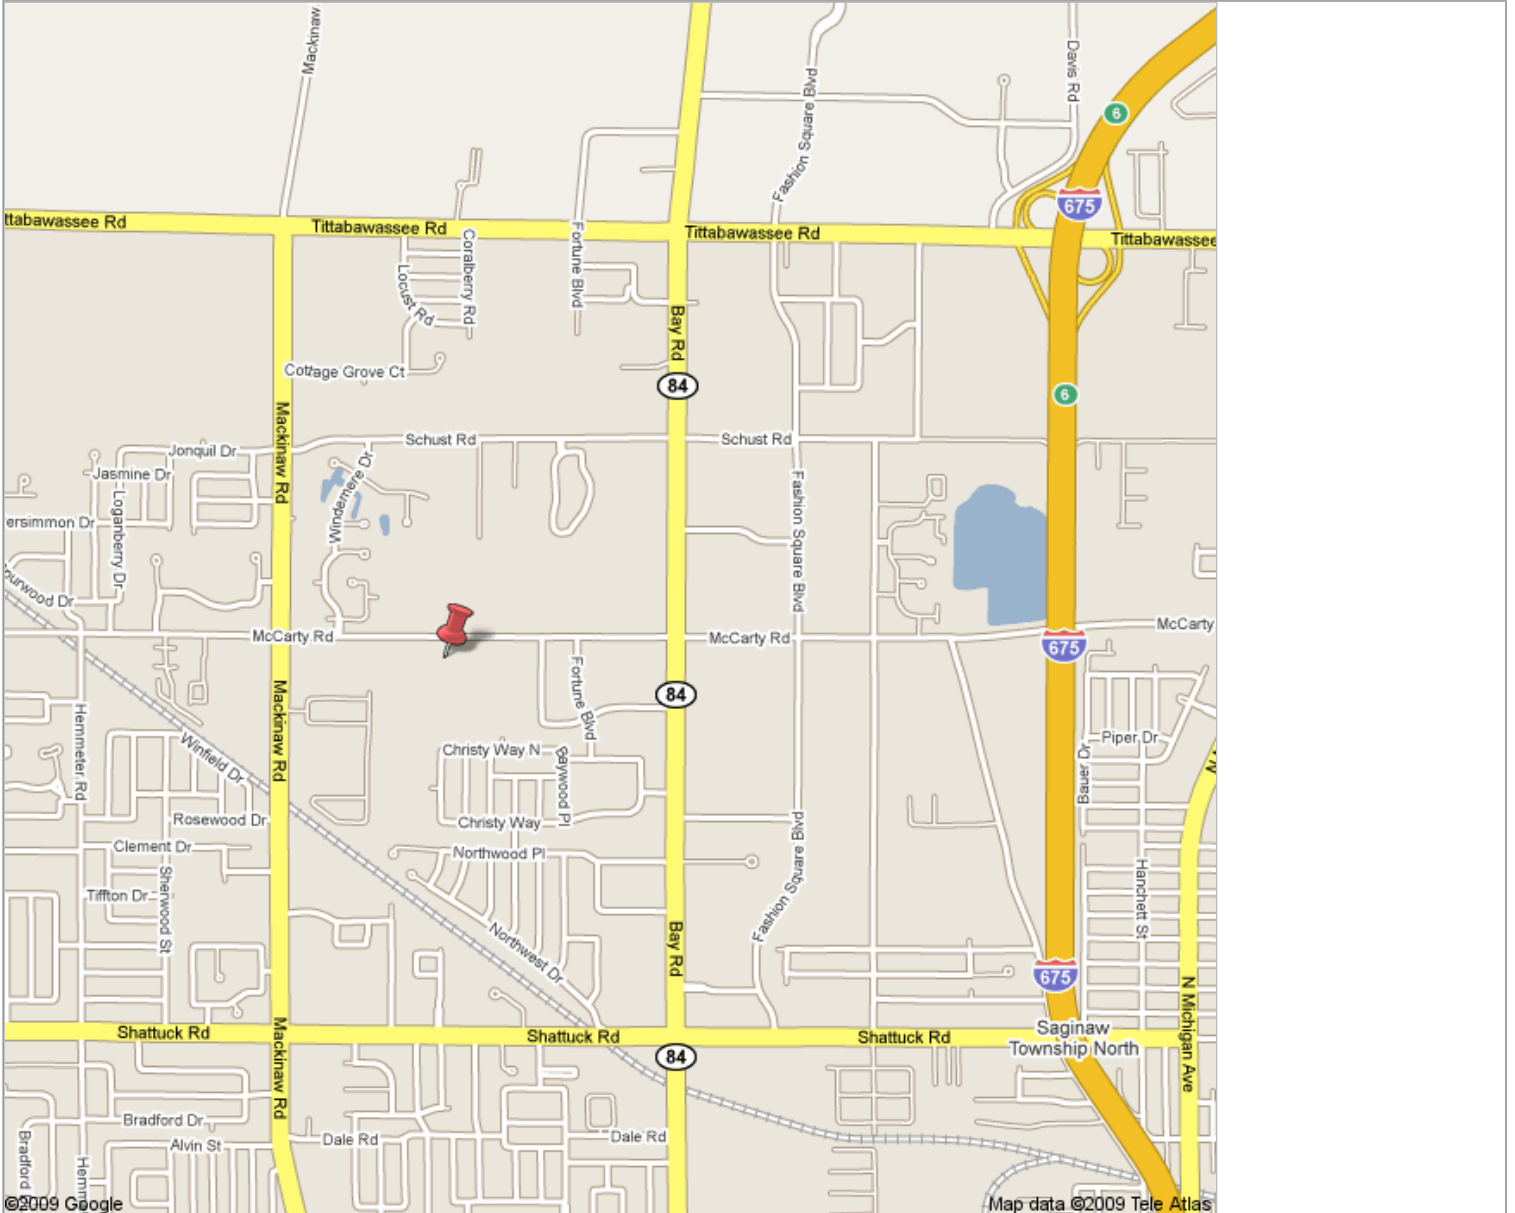

CHECK I-675 NORTH for CLOSURES; MAY NEED TO FIND ALTERNATE DIRECTIONS !!

Directions from the South:

Take I-75 North to I-675.

Take I-675 North to Tittabawassee Rd

and exit on Tittabawassee.

At traffic light on Tittabawassee, turn left (west).

Go approx 1.5 miles to BAY ROAD.

Turn Left (South) on BAY ROAD.

Go approx 1 mile to MCCARTY ROAD.

Turn Right (West) on MCCARTY ROAD

and drive until you see the complex on the left.

Saginaw Township Soccer Association

Saginaw Township Soccer Assn 3575 Mccarty Rd Saginaw, MI 48603

[Soccer Complex](#)
[Saginaw Township Soccer Association](#)

3575 Mccarty Rd
Saginaw, MI 48603
(989) 792-9600
saginawsoccer.org

VALLEY LUTHERAN
HIGH SCHOOL

McCARTY

ROAD

← TO MACKINAW ROAD

TO BAY ROAD →

**SAGINAW TOWNSHIP
SOCCER ASSOCIATION**