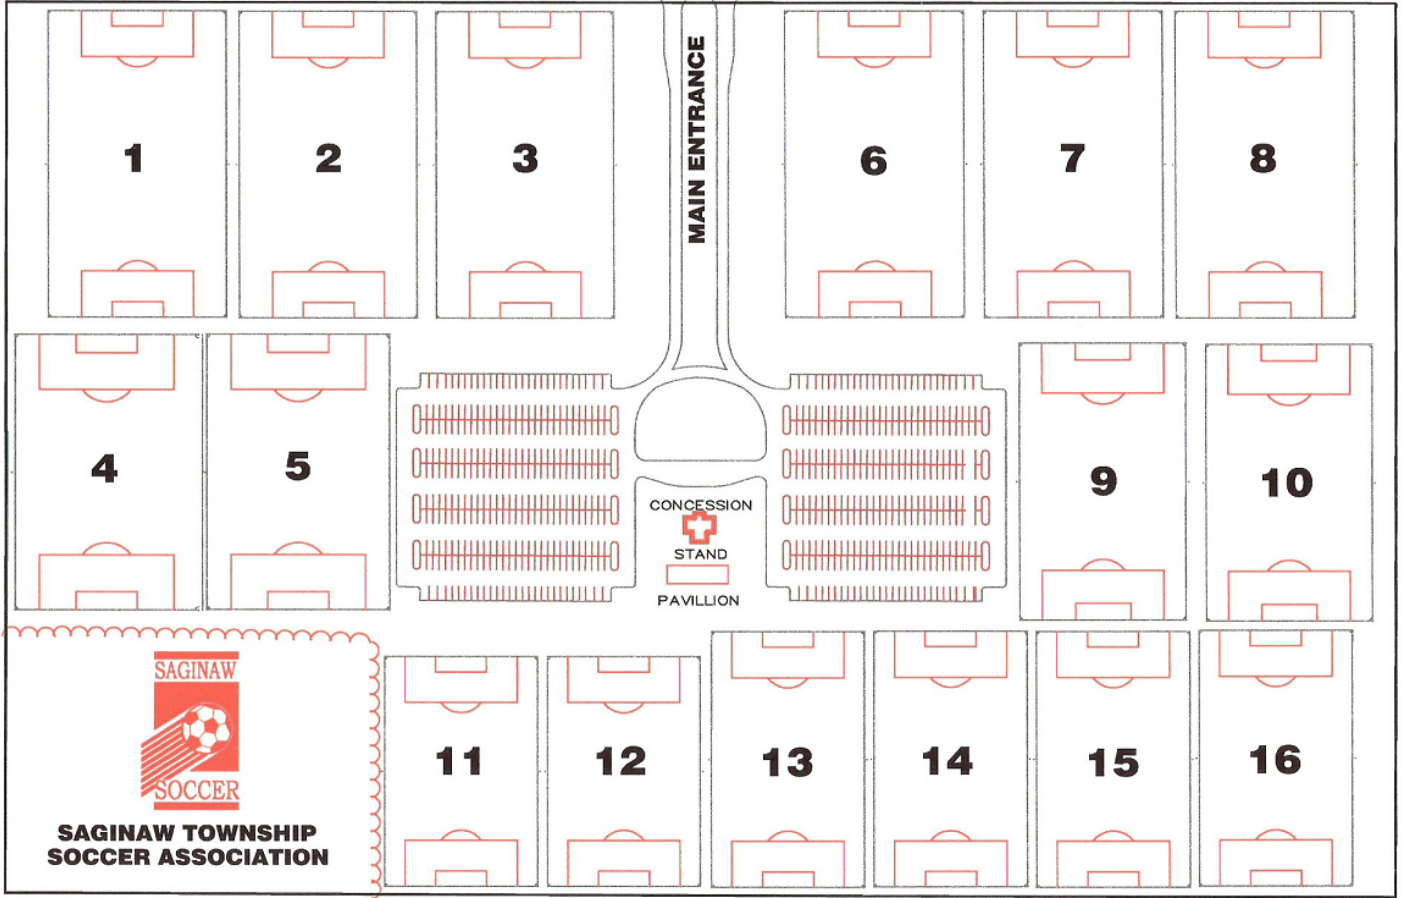

VALLEY LUTHERAN
HIGH SCHOOL

McCARTY

ROAD

← TO MACKINAW ROAD

TO BAY ROAD →

**SAGINAW TOWNSHIP
SOCCER ASSOCIATION**