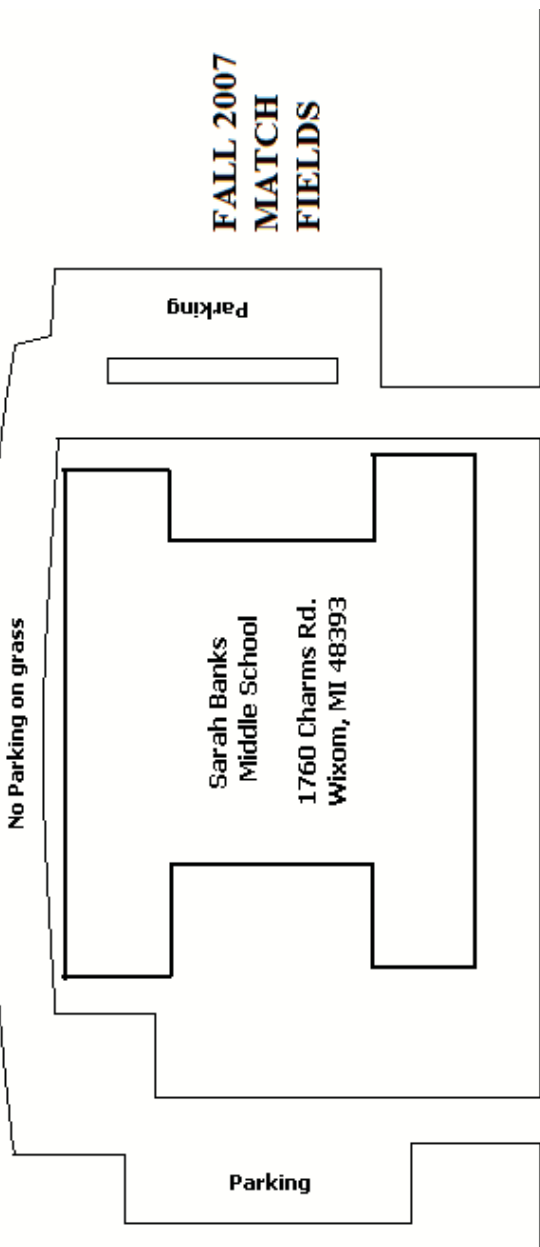

# WALLED LAKE SCHOOL DISTRICT AREA

Sarah Banks Middle School - Number 15 on the map above  
 1760 Charms Rd., Wixom, MI 48393

From the south: Take I-96 West to Wixom Rd. exit. Turn right (north) on Wixom Road. Continue north until you reach Charms Road. Turn left (west) on Charms Road. School is 1/2 mile on right.

From the north east: Take Glengary Road west until you reach Wixom Rd. Turn left (south). Continue south until you reach Charms Rd. Turn right. School is 1/2 mile on right.

Field #1 11v11

Field #5

**FALL 2007  
MATCH  
FIELDS**