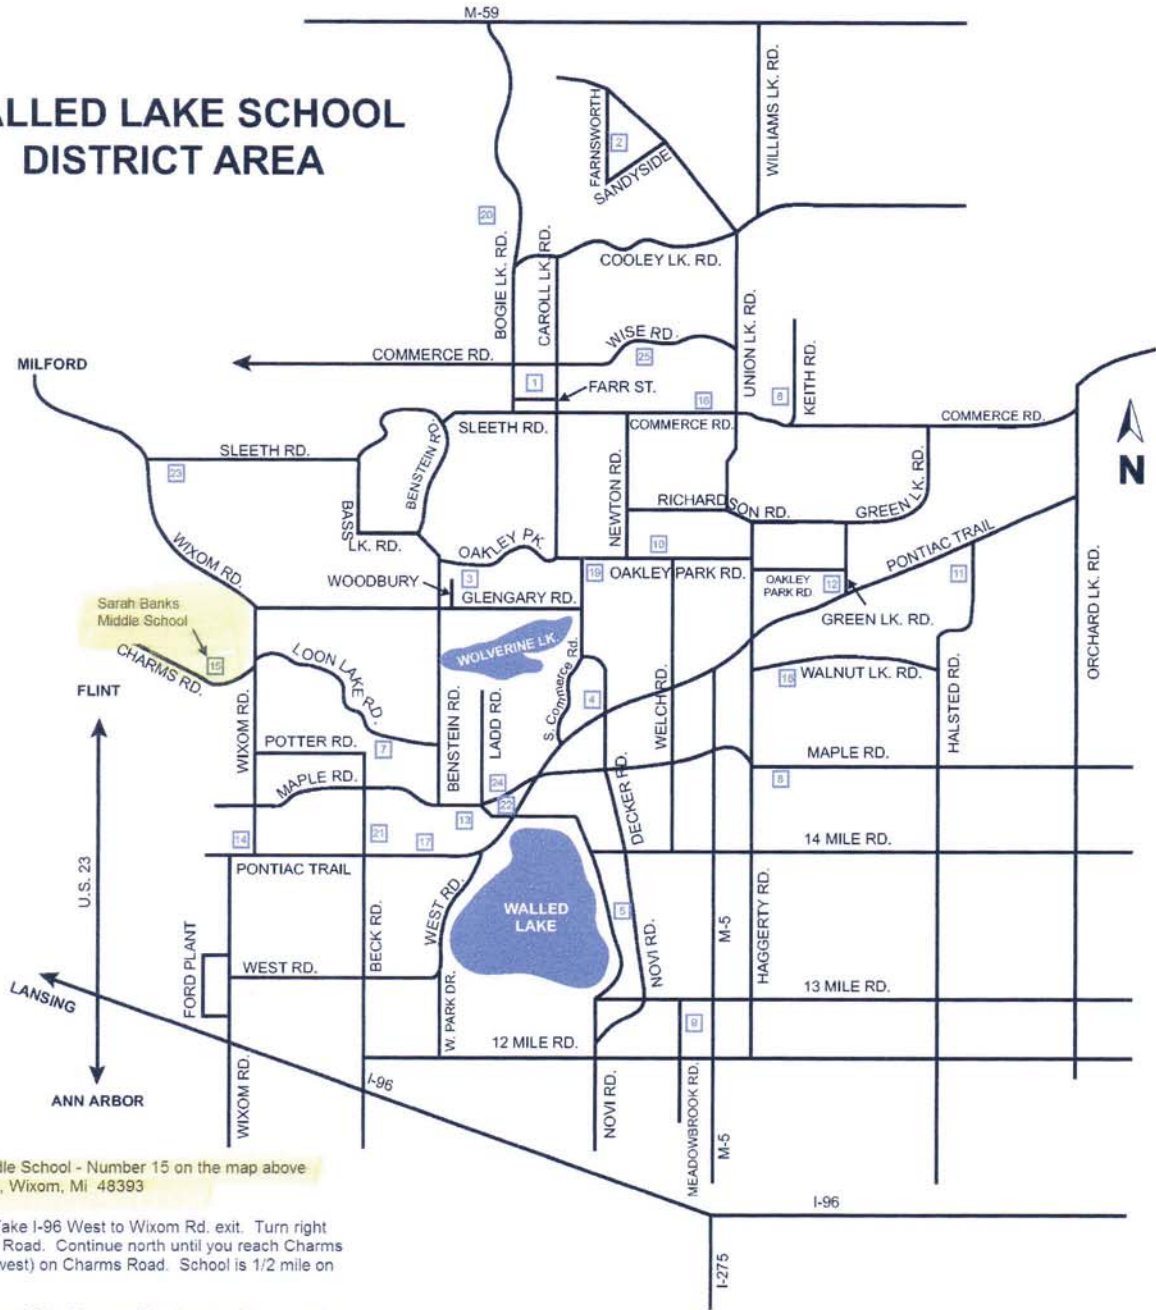

# WALLED LAKE SCHOOL DISTRICT AREA

Sarah Banks Middle School - Number 15 on the map above  
 1760 Charms Rd., Wixom, MI 48393

From the south: Take I-96 West to Wixom Rd. exit. Turn right (north) on Wixom Road. Continue north until you reach Charms Road. Turn left (west) on Charms Road. School is 1/2 mile on right.

From the north east: Take Glengary Road west until you reach Wixom Rd. Turn left (south). Continue south until you reach Charms Rd. Turn right. School is 1/2 mile on right.

Field #1 11v11

Field #5

**FALL 2007  
MATCH  
FIELDS**

Charms Road