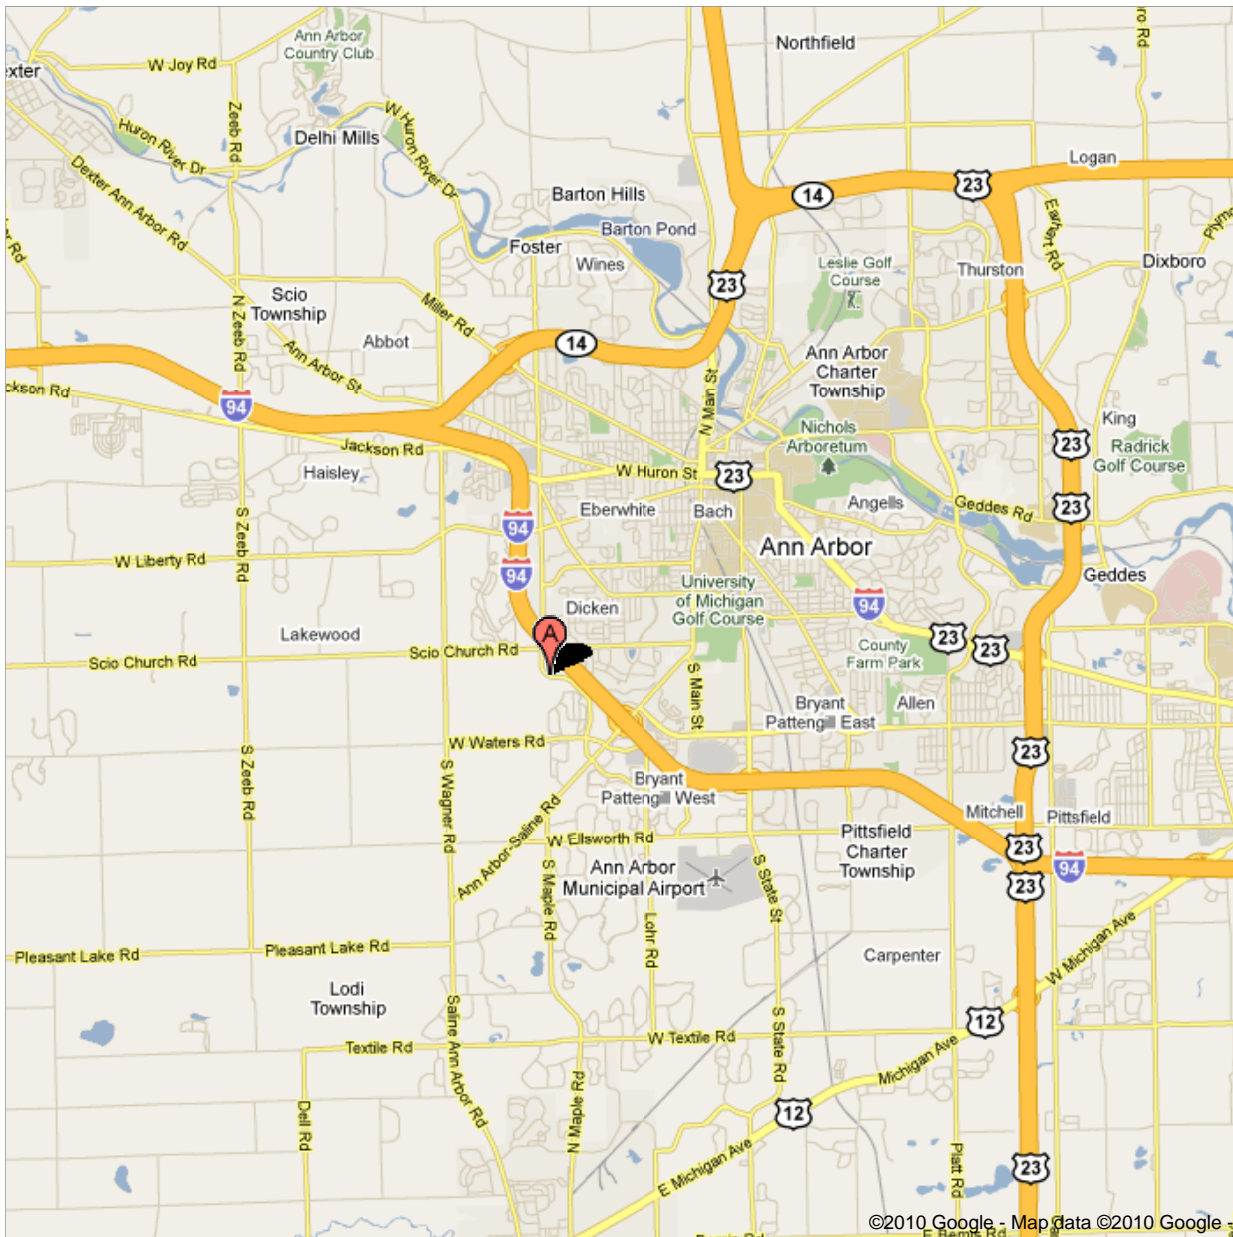

Address **2140 Oak Valley Dr**
Ann Arbor, MI 48103

Notes **WIDE WORLD SPORTS**
CENTER Ann Arbor

©2010 Google - Map data ©2010 Google

Address **2140 Oak Valley Dr**
Ann Arbor, MI 48103

Notes **WIDE WORLD SPORTS**
CENTER Ann Arbor