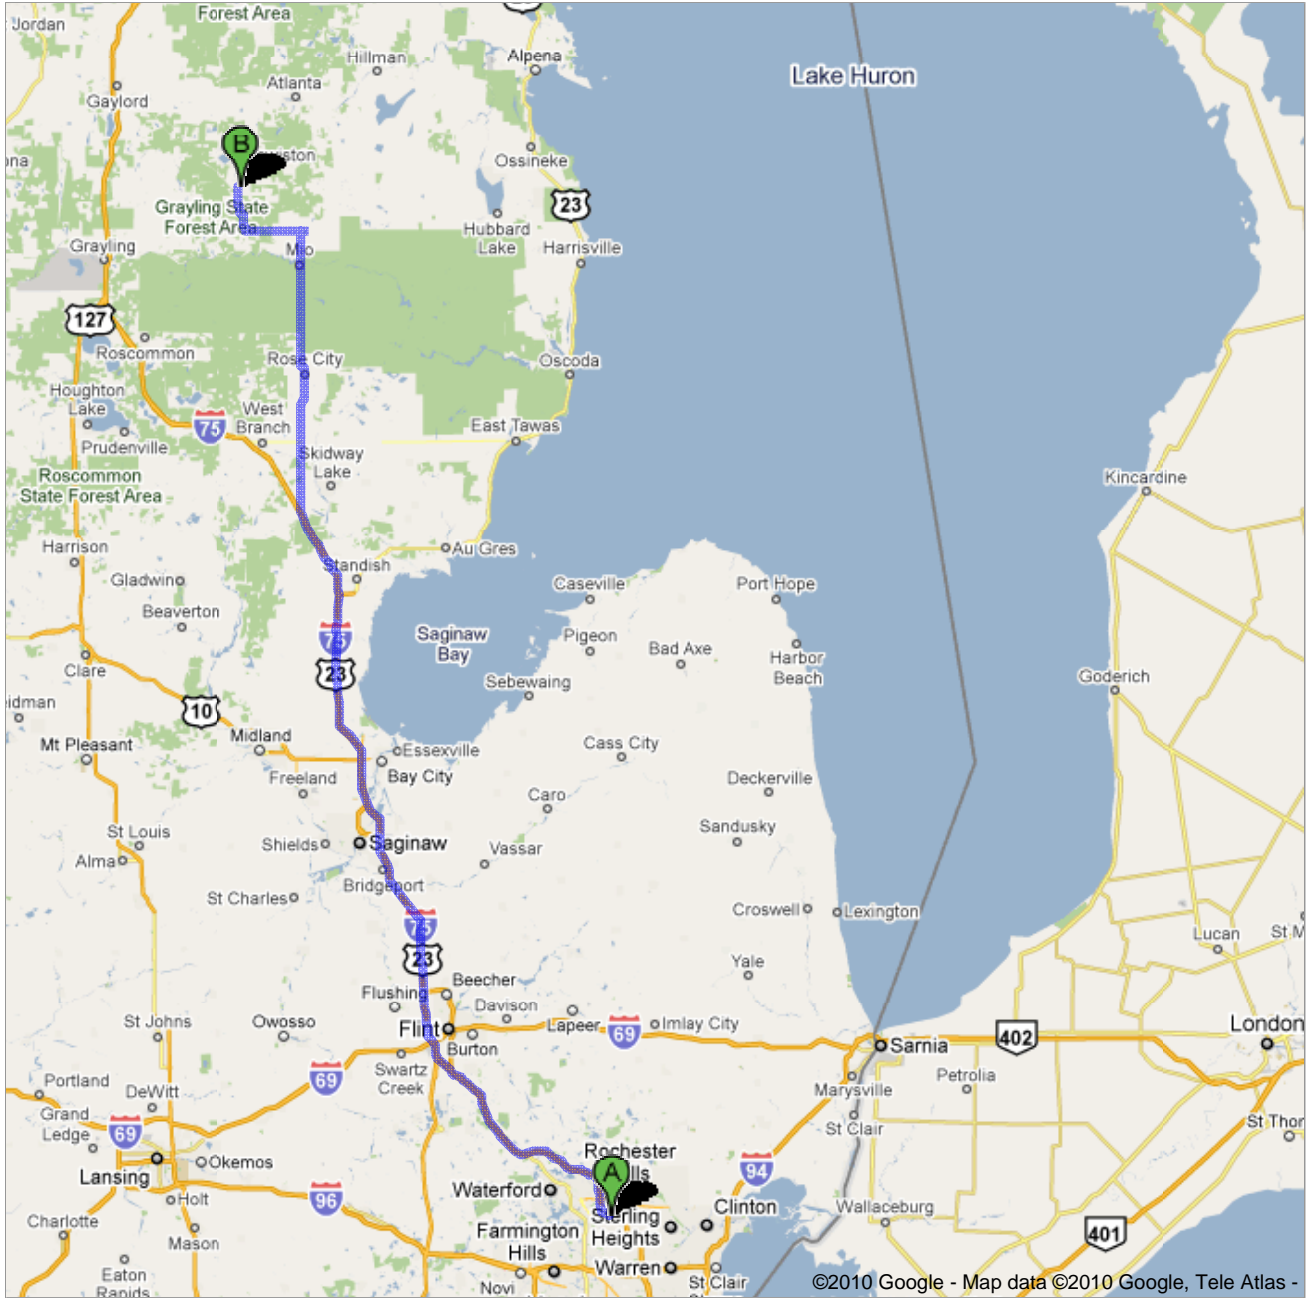

Directions to Garland Resort
184 mi – about 3 hours 35 mins
4700 Red Oak Road
Lewiston, MI 49756-7560
(989) 786-2211

A I-75 N

1. Head **west** on **I-75 N**
About 2 hours 2 mins

go 127 mi
total 127 mi

2. Take exit **202** to merge onto **W Alger Rd/MI-33 N** toward **Alger/Rose City**
Continue to follow MI-33 N
About 1 hour 6 mins

go 41.9 mi
total 169 mi

3. Turn **left** at **E Miller Rd**
About 15 mins

go 8.3 mi
total 177 mi

4. Turn **right** at **Red Oak Rd**
Destination will be on the left
About 12 mins

go 6.8 mi
total 184 mi

B Garland Resort

These directions are for planning purposes only. You may find that construction projects, traffic, weather, or other events may cause conditions to differ from the map results, and you should plan your route accordingly. You must obey all signs or notices regarding your route.

Map data ©2010 Google

Directions weren't right? Please find your route on maps.google.com and click "Report a problem" at the bottom left.